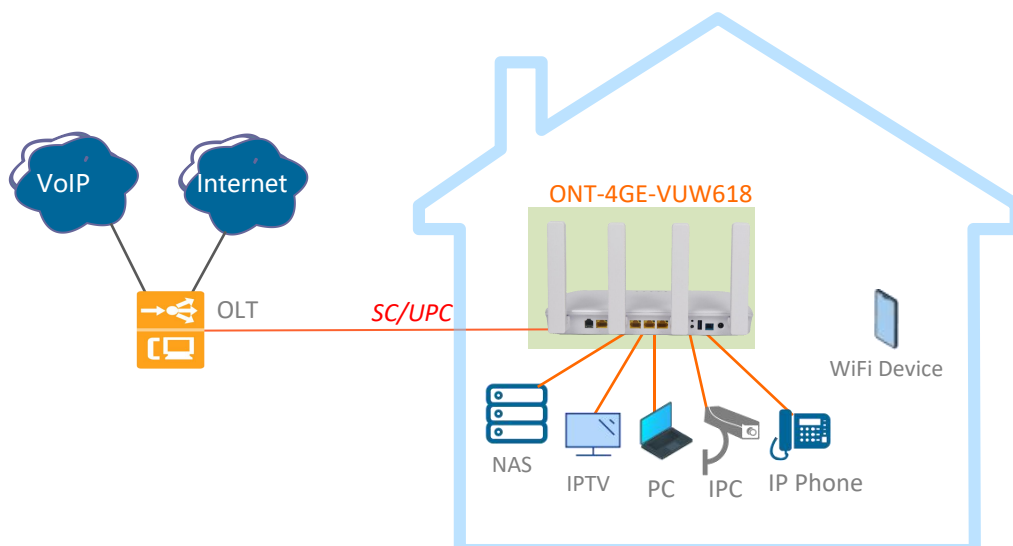

Application Chart: