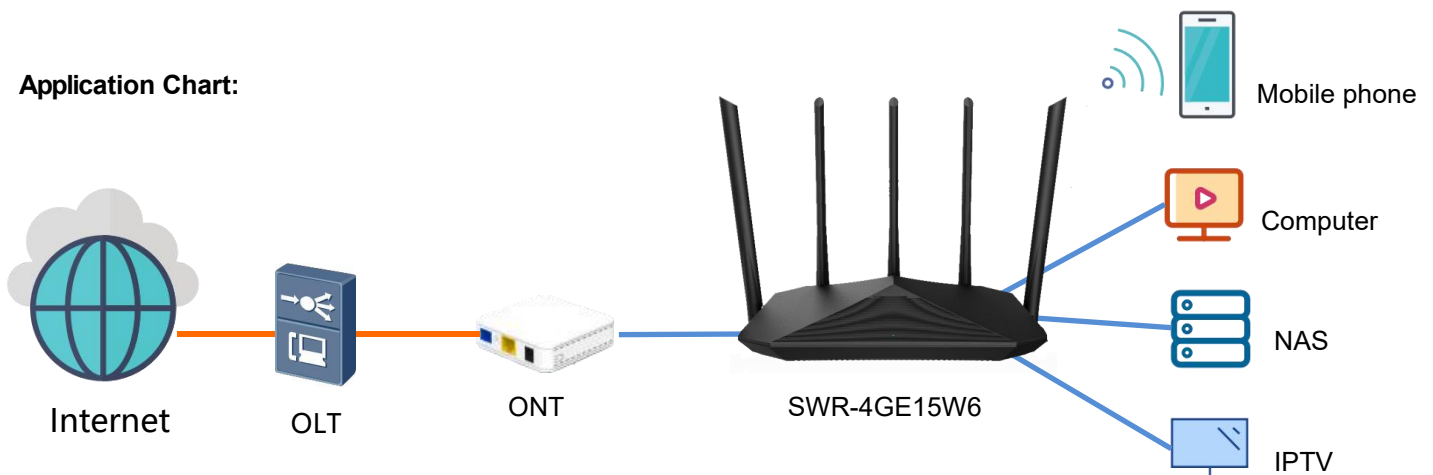

SWR-4GE15W6

4*GE(1*WAN+3*LAN) + WiFi6 Router

Key Features:

Next-Gen Gigabit WiFi6
2.4GHz & 5GHz Dual Band
Speed up to 1.5 Gbps

WPA3 encryption

Connect More Devices
OFDMA + MU-MIMO

5*6dBi Antennas
Wide Coverage

Introduction:

SWR-4GE15W6 is a gigabit Wi-Fi 6 Router designed for home users, which rate up to 1501Mbps (2.4GHz: 300Mbps, 5GHz: 1201Mbps). SWR-4GE15W6 is equipped with high-performance FEMs and 5 external 6dBi high-gain antennas. More devices can be connected to the internet at the same time with lower lag, and the transmission efficiency is significantly improved by OFDMA+MU-MIMO technology. Connecting more wired devices for faster transfer speed with the gigabit ethernet port, make sure all kinds of wired devices work smoothly then enjoy the ultra-speed network.

Application Chart:

○ Hardware Parameter

Size	239mm*144mm*40mm(L*W*H)
Wired standard	IEEE802.3, IEEE802.3u, IEEE802.3ab
Interface	4*GE(1*WAN+3*LAN, RJ45)
Antenna	5*6dBi, External omnidirectional antenna
Button	WPS/Reset
Power adapter	<ul style="list-style-type: none"> • Input: AC 100-240V, 50/60Hz • Output: DC 12V/1A
Working environment	<ul style="list-style-type: none"> • Working temperature: 0 °C ~ 40°C • Working humidity: 10% ~ 90% RH (Non condensing)
Storage environment	<ul style="list-style-type: none"> • Storage temperature: -40 °C ~ 70 °C • Storage humidity: 5% ~ 90% RH (Non condensing)
Indicators	LED*1